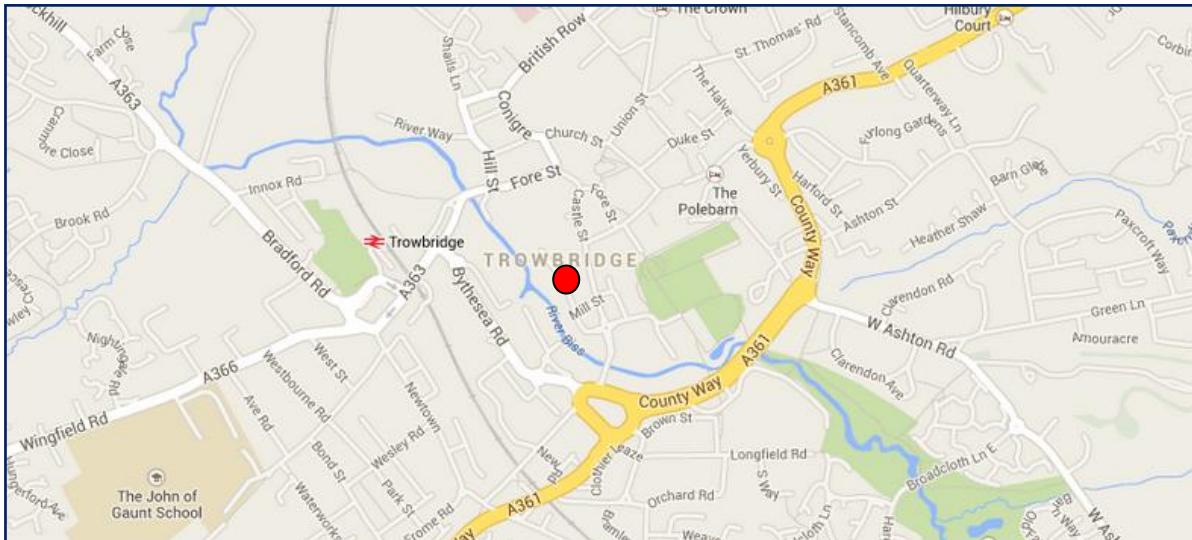

Office Directions: MSA Environmental Ltd

Once in Trowbridge:

- Address: Avon Court, Castle Street, Trowbridge, BA14 8AS

- Castle Street is a one way road accessed from the A361
- Go straight at the first roundabout and continue for c. 300m
- There is a narrow road just after William Hill sign posted 'Avon court' (before Mastershoe)
- The office and parking facilities are at the end of the driveway